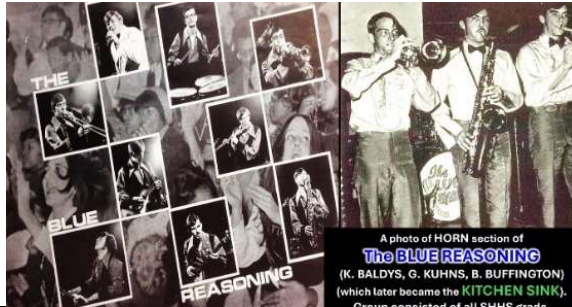

THE BLUE REASONING

Later became *Kitchen Sink*.

THE DEL CHORDS